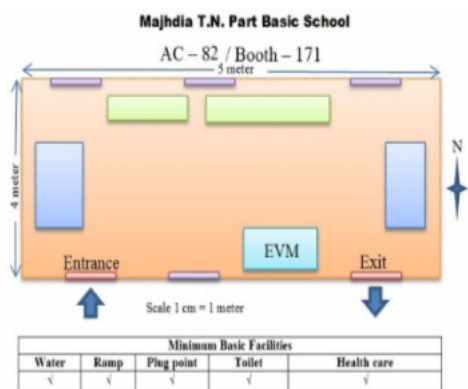

Nazri Naksha

Google Map View

Polling Station Building Front View

Polling Station Front View

Cad View

Key MAP View