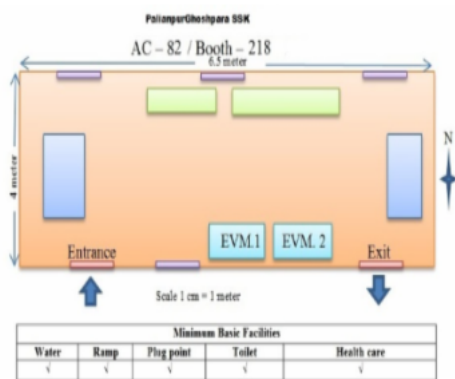

Nazri Naksha

Google Map View

Palianpur Ghoshpara SSK
AC_82 Booth No.-218

Polling Station Building Front View

Polling Station Front View

Cad View

Key MAP View