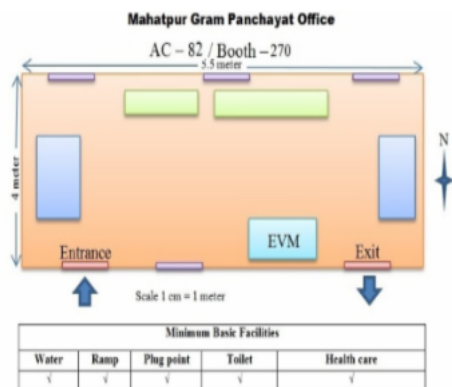

Nazri Naksha

Google Map View

Polling Station Building Front View

Polling Station Front View

Cad View

Key MAP View