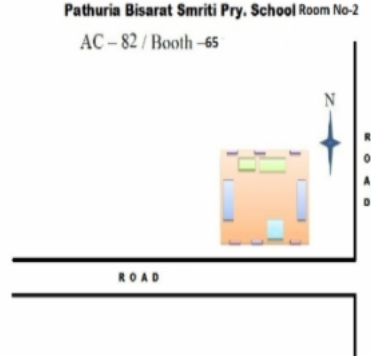

Minimum Basic Facilities				
Water	Ramp	Plug point	Toilet	Health care
✓	✓	✓	✓	✓

Pathuria Bisarar Smriti Pry. School Room No-2
AC - 82 / Booth -65