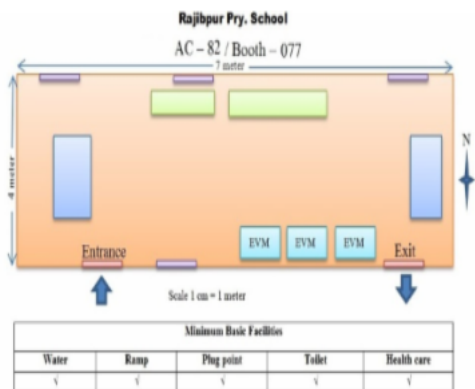

Nazri Naksha

Google Map View

Polling Station Building Front View

Polling Station Front View

Cad View

Key MAP View