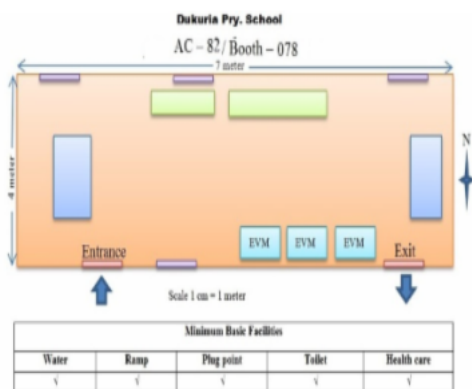

Nazri Naksha

Google Map View

Polling Station Building Front View

Polling Station Front View

Cad View

Key MAP View