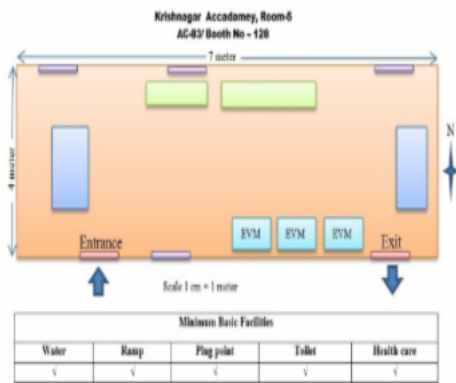

Nazri Naksha

Google Map View

Polling Station Building Front View

Polling Station Front View

Cad View

Key MAP View