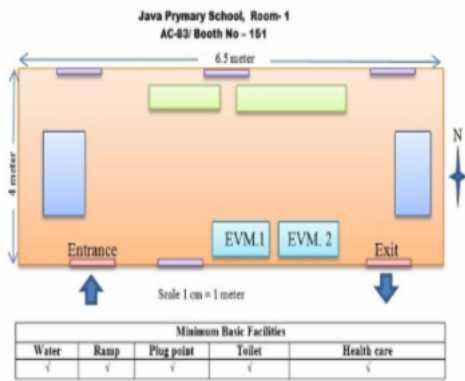

Nazri Naksha

Google Map View

Polling Station Building Front View

Polling Station Front View

Cad View

Key MAP View