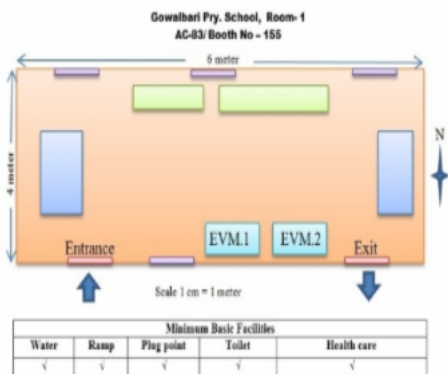

Nazri Naksha

Google Map View

Polling Station Building Front View

Polling Station Front View

Cad View

Key MAP View