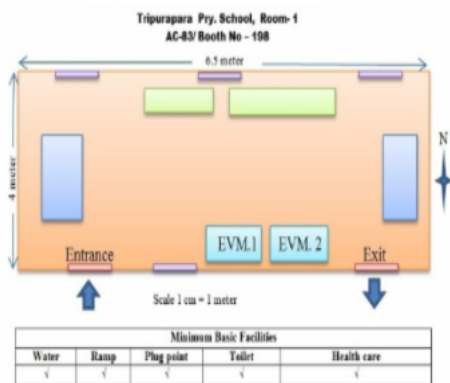

Nazri Naksha

Google Map View

Polling Station Building Front View

Polling Station Front View

Cad View

Key MAP View