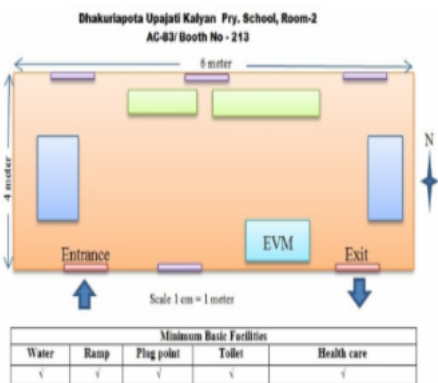

Nazri Naksha

Google Map View

Polling Station Building Front View

Polling Station Front View

Cad View

Key MAP View