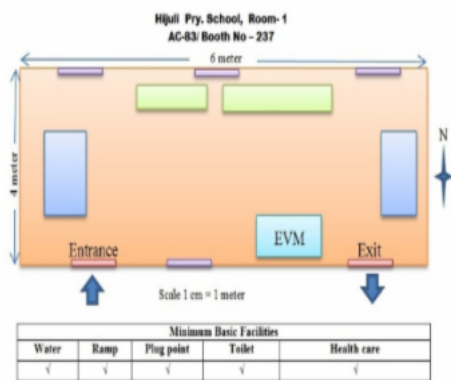

Nazri Naksha

Google Map View

Polling Station Building Front View

Polling Station Front View

Cad View

Key MAP View