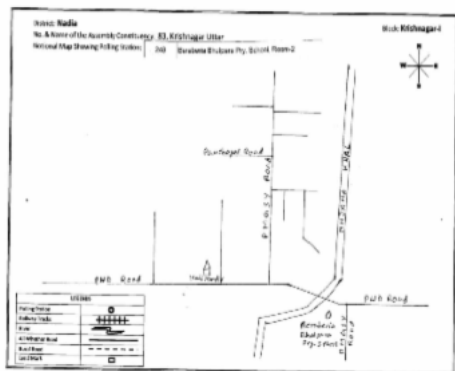

Nazri Naksha

Google Map View