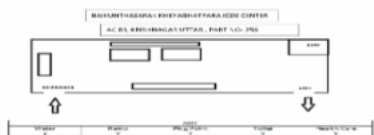

Nazri Naksha

Google Map View

Polling Station Building Front View

Polling Station Front View

Cad View

Key MAP View