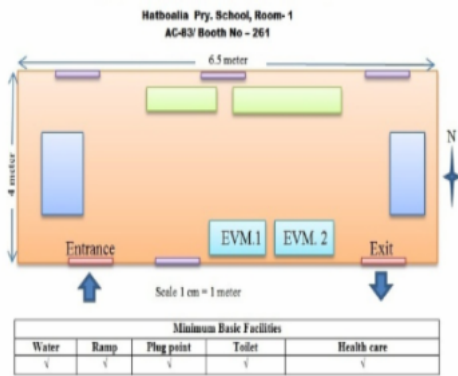

Nazri Naksha

Google Map View

Polling Station Building Front View

Polling Station Front View

Cad View

Key MAP View