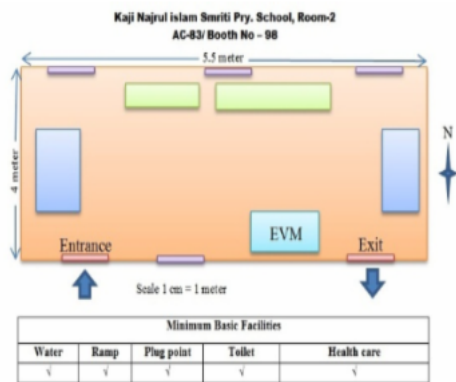

Nazri Naksha

Google Map View

Polling Station Building Front View

Polling Station Front View

Cad View

Key MAP View