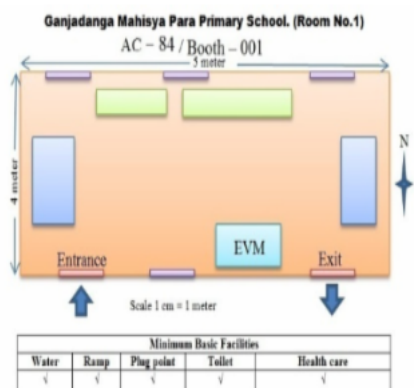

Nazri Naksha

Google Map View

Polling Station Building Front View

Polling Station Front View

Cad View

Key MAP View