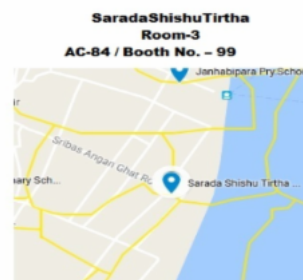

Nazri Naksha

Google Map View