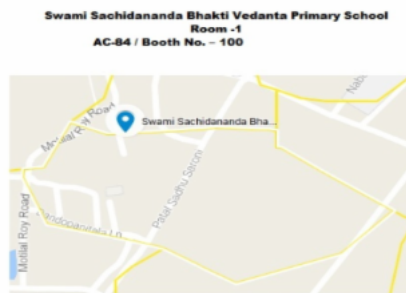

Nazri Naksha

Google Map View