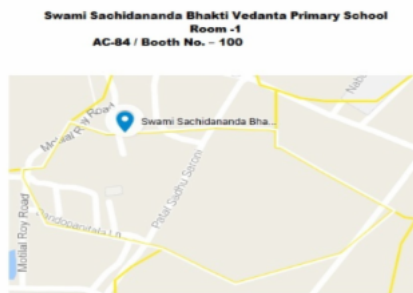

Nazri Naksha

Google Map View