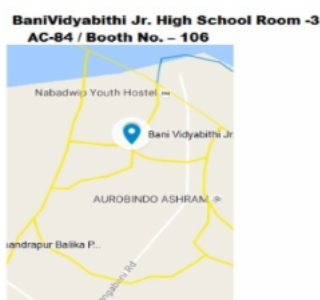

Nazri Naksha

Google Map View