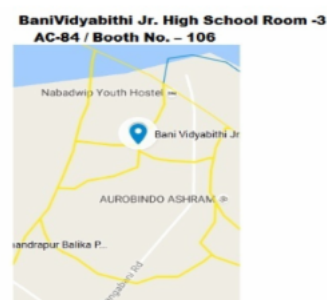

Nazri Naksha

Google Map View