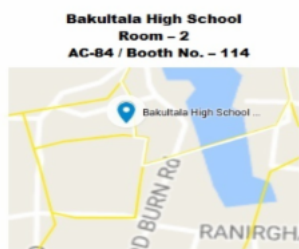

Nazri Naksha

Google Map View