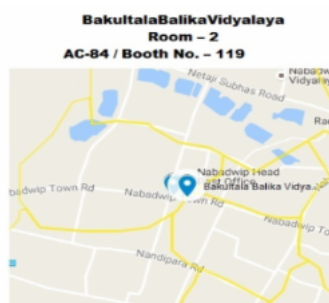

Nazri Naksha

Google Map View