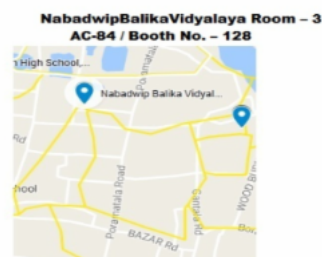

Nazri Naksha

Google Map View