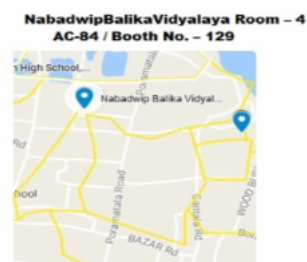

Nazri Naksha

Google Map View