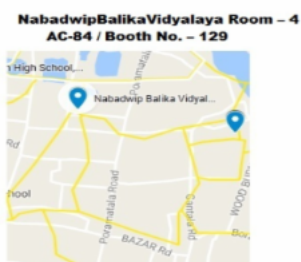

Nazri Naksha

Google Map View