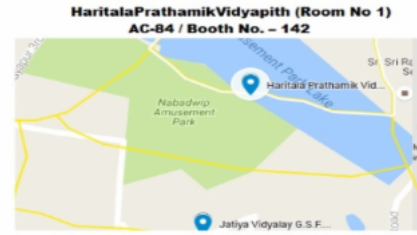

Nazri Naksha

Google Map View