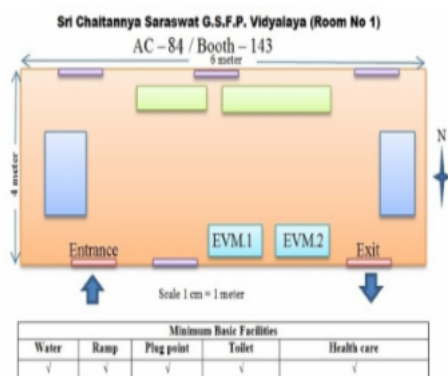

Nazri Naksha

Google Map View

Polling Station Building Front View

Polling Station Front View

Cad View

Key MAP View