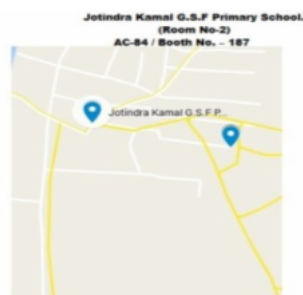

Nazri Naksha

Google Map View