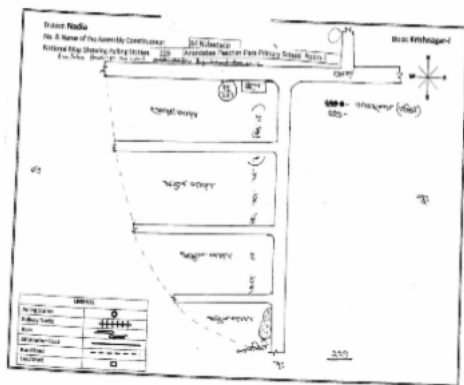

Nazri Naksha

Google Map View