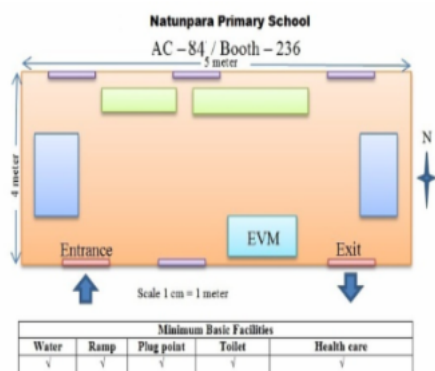

Nazri Naksha

Google Map View

Polling Station Building Front View

Polling Station Front View

Cad View

Key MAP View