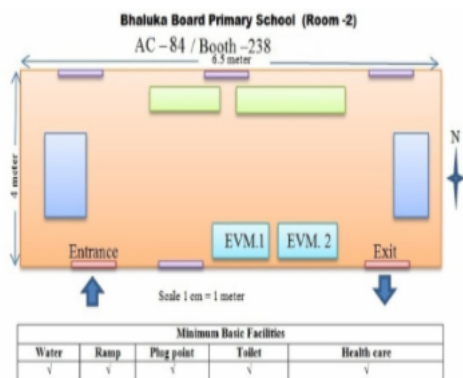

Nazri Naksha

Google Map View

Polling Station Building Front View

Polling Station Front View

Cad View

Key MAP View