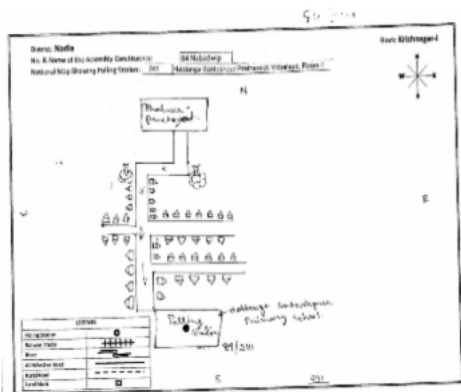

Nazri Naksha

Google Map View