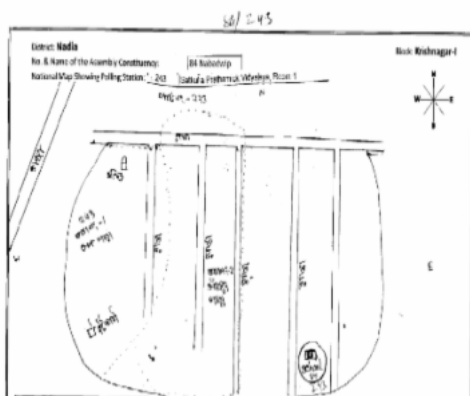

Nazri Naksha

Google Map View