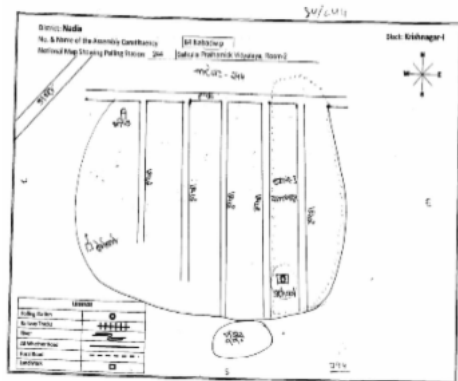

Nazri Naksha

Google Map View