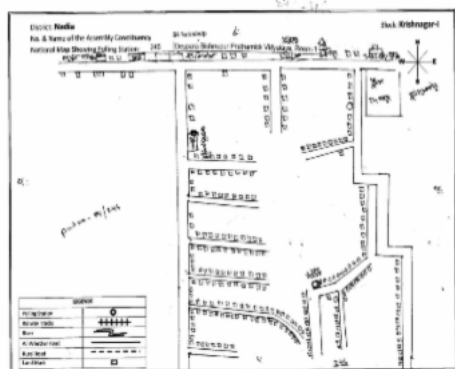

Nazri Naksha

Google Map View