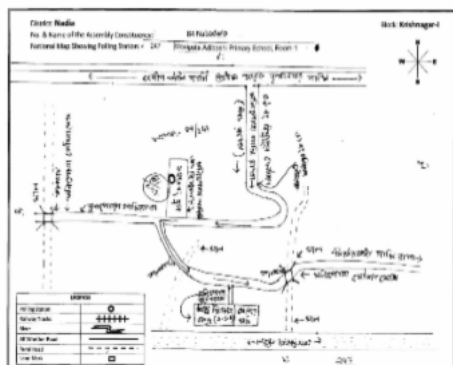

Nazri Naksha

Google Map View