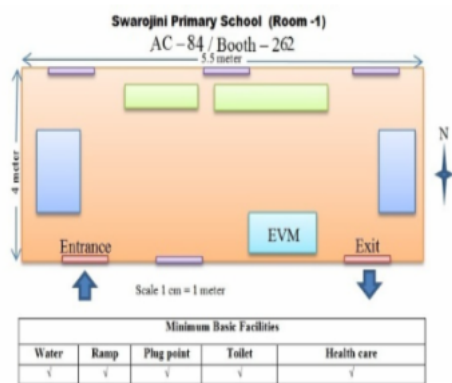

Nazri Naksha

Google Map View

Polling Station Building Front View

Polling Station Front View

Cad View

Key MAP View