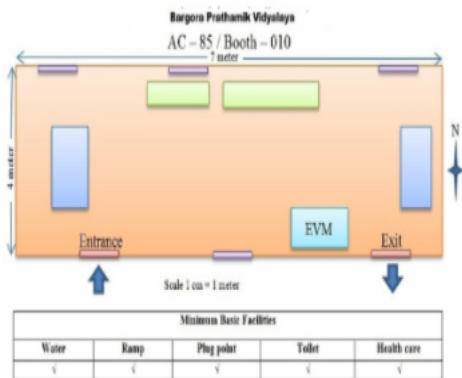

Nazri Naksha

Google Map View

Polling Station Building Front View

Polling Station Front View

Cad View

Key MAP View