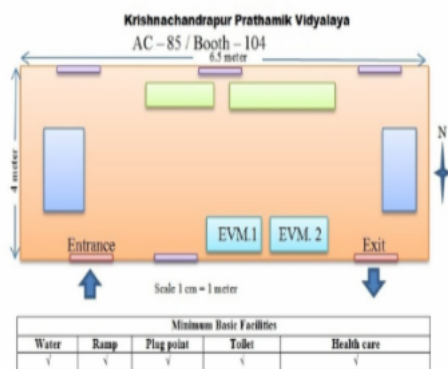

Nazri Naksha

Google Map View

Polling Station Building Front View

Polling Station Front View

Cad View

Key MAP View