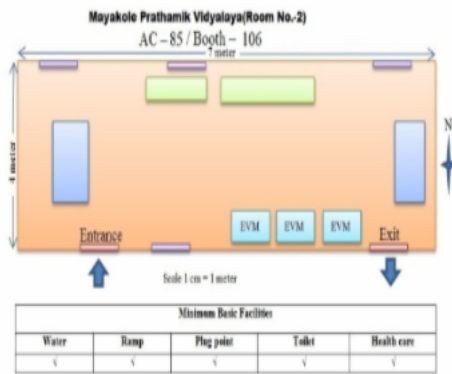

Nazri Naksha

Google Map View

Polling Station Building Front View

Polling Station Front View

Cad View

Key MAP View