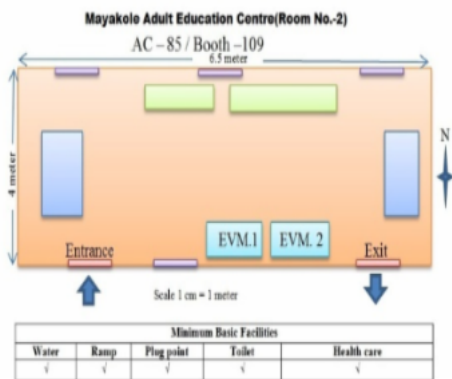

Nazri Naksha

Google Map View

Polling Station Building Front View

Polling Station Front View

Cad View

Key MAP View