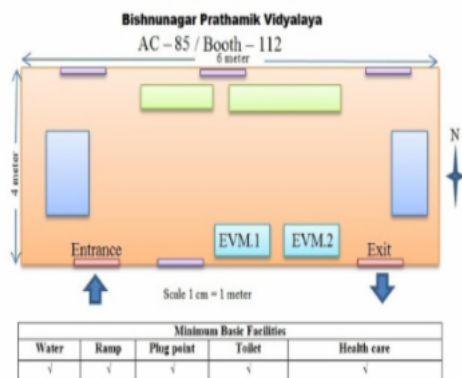

Nazri Naksha

Google Map View

Polling Station Building Front View

Polling Station Front View

Cad View

Key MAP View