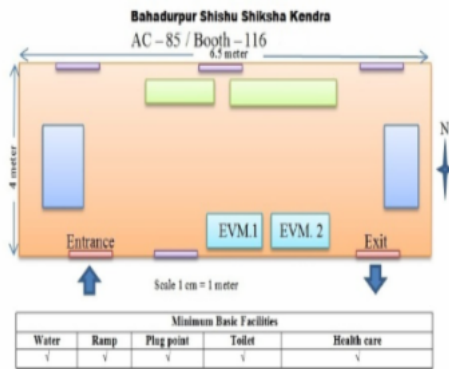

Nazri Naksha

Google Map View

Polling Station Building Front View

Polling Station Front View

Cad View

Key MAP View