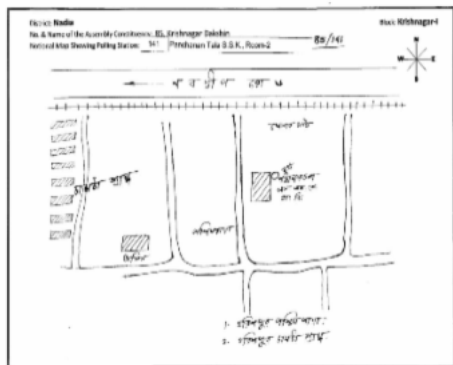

Nazri Naksha

Google Map View