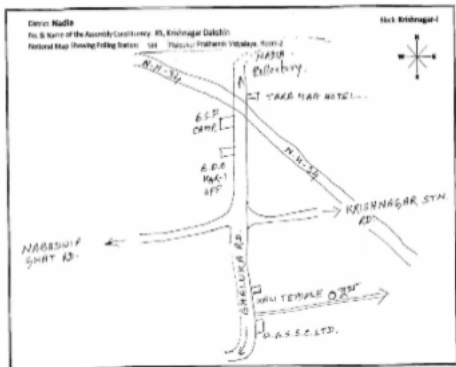

Nazri Naksha

Google Map View