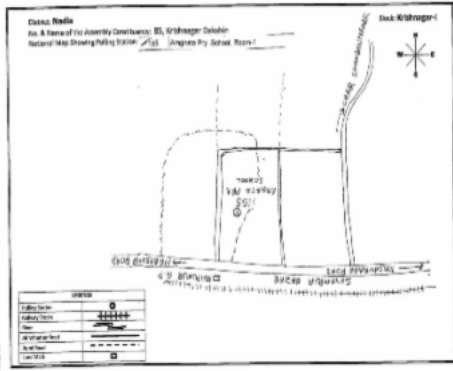

Nazri Naksha

Google Map View