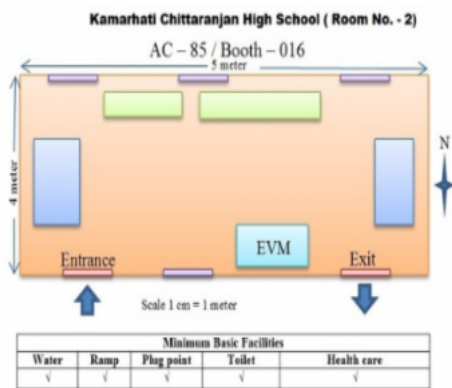

Nazri Naksha

Google Map View

Polling Station Building Front View

Polling Station Front View

Cad View

Key MAP View