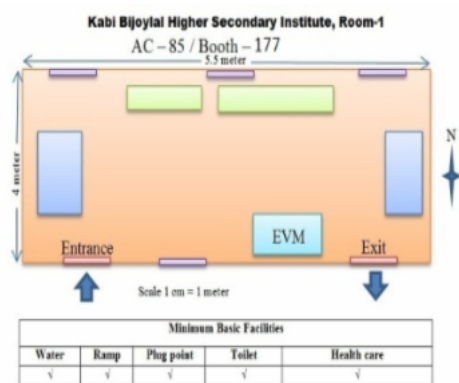

Nazri Naksha

Google Map View

Polling Station Building Front View

Polling Station Front View

Cad View

Key MAP View