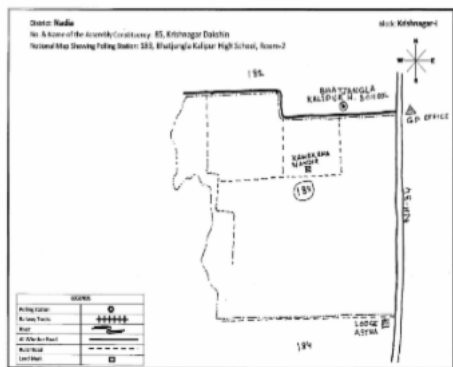

Nazri Naksha

Google Map View