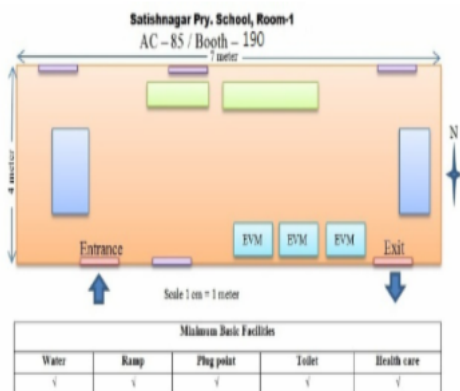

Nazri Naksha

Google Map View

Polling Station Building Front View

Polling Station Front View

Cad View

Key MAP View