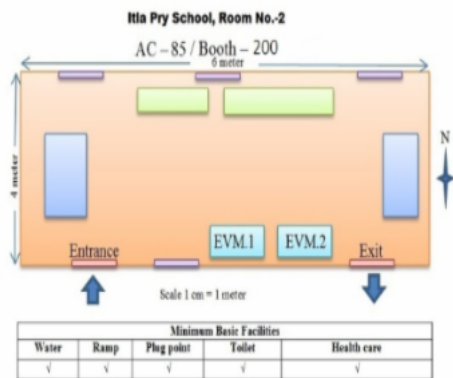

Nazri Naksha

Google Map View

Polling Station Building Front View

Polling Station Front View

Cad View

Key MAP View